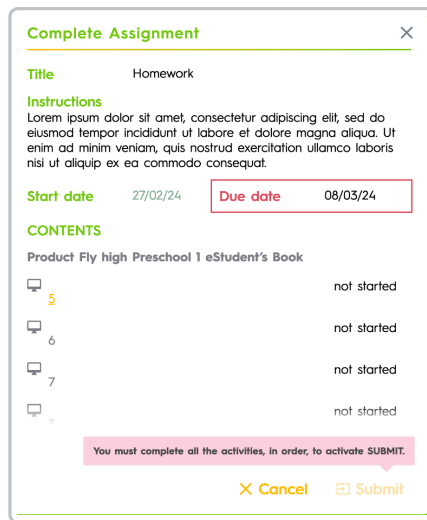

### Regular Assignments

Within this section, you will find the activities and assignments assigned by the teachers, as well as assessments.

These are divided into two categories:

- **Regular Assignments:** This category includes the routine activities that students must complete as part of the educational process. These assignments encompass practice exercises, readings, and other educational activities.

The displayed information includes:

- Activity title
- Assignment date
- Due date
- Activity progress

To review the information in detail, click on the title of the activity.

 If you have any additional questions, please refer to the Frequently Asked Questions section: [Click on here](#)