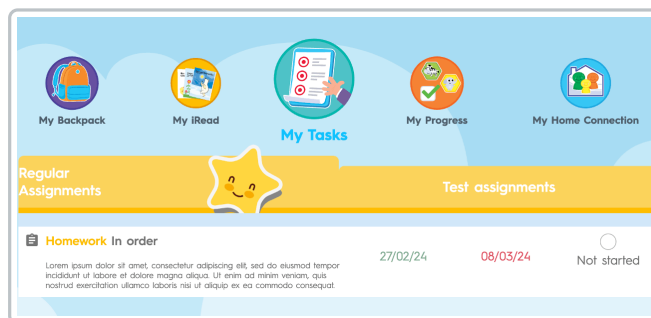

The displayed information includes:

- Activity title
- Assignment date
- Due date
- Activity progress

To review the information in detail, click on the title of the activity.

 If you have any additional questions, please refer to the Frequently Asked Questions section: [Click on here](#)