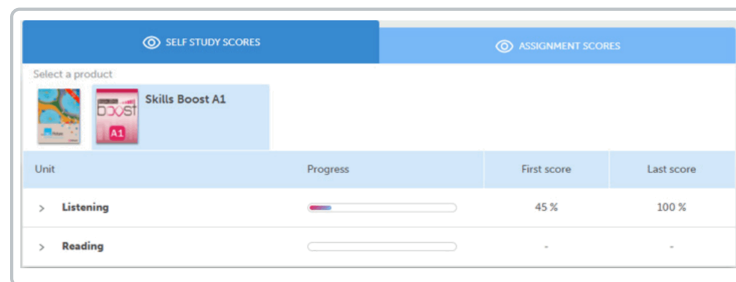

Self-study

Last Modified on 23/04/2024 12:49 pm CDT

[Leer artículo en español](#)

Self-Study

Displays the percentage achieved in independently completed activities, allowing an assessment of commitment to autonomous learning. To review progress, click on the product.