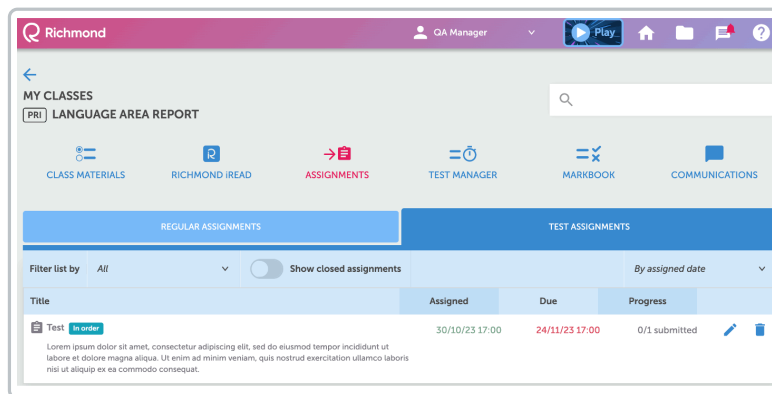

With the **Show Closed Assignments** option, it is possible to edit and reopen a task or assessment for students to access by clicking on the circular arrow icon.

To Edit or Delete Assignments or Assessments, click on the pencil icon or trash can icon, respectively.