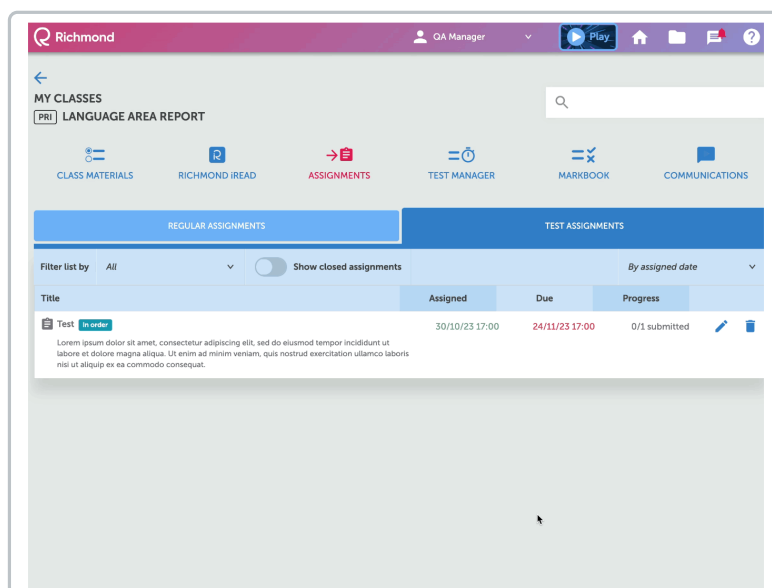

Test assignments

Last Modified on 23/04/2024 11:56 am CDT

[Leer artículo en español](#)

Test Assignments

In this category, tasks that are assessments are grouped. These tasks allow for measuring the level of understanding and knowledge of the students.

With the **Show Closed Assignments** option, it is possible to edit and reopen a task or assessment for students to access by clicking on the circular arrow icon.

To Edit or Delete Assignments or Assessments, click on the pencil icon or trash can icon, respectively.