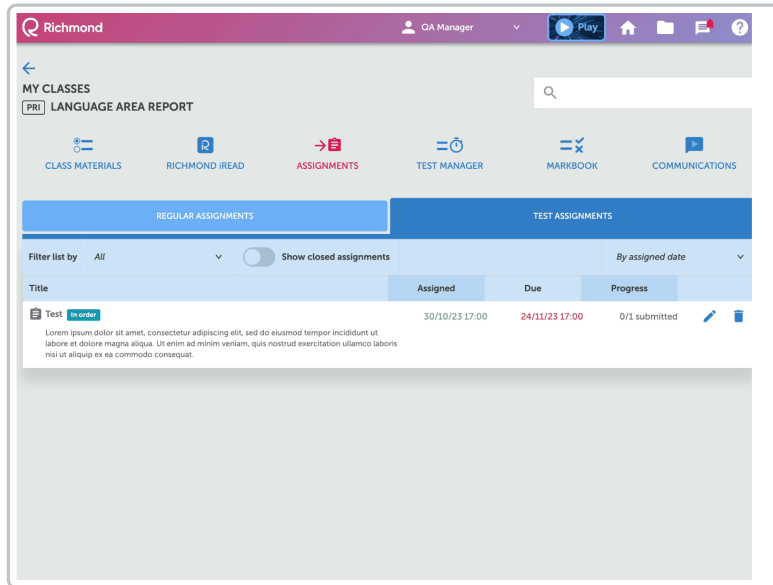

Test assignments

Last Modified on 23/04/2024 11:56 am CDT

[Leer artículo en español](#)

Test Assignments

In this category, tasks that are assessments are grouped. These tasks allow for measuring the level of understanding and knowledge of the students.

With the **Show Closed Assignments** option, it is possible to edit and reopen a task or assessment for students to access by clicking on the circular arrow icon.

To Edit or Delete Assignments or Assessments, click on the pencil icon or trash can icon, respectively.