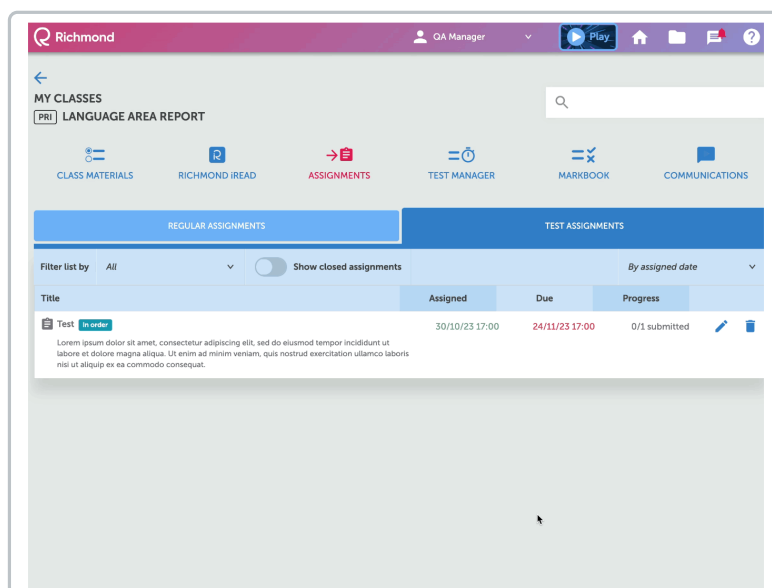

## Test Assignments

In this category, tasks that are assessments are grouped. These tasks allow for measuring the level of understanding and knowledge of the students.

With the **Show Closed Assignments** option, it is possible to edit and reopen a task or assessment for students to access by clicking on the circular arrow icon.