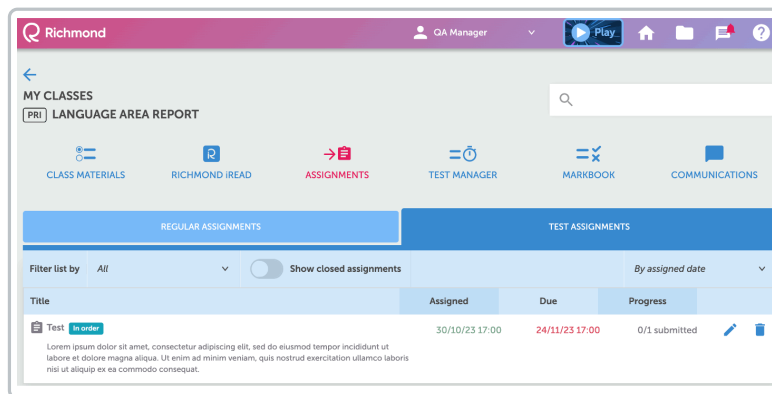

## Test Assignments

In this category, tasks that are assessments are grouped. These tasks allow for measuring the level of understanding and knowledge of the students.

With the **Show Closed Assignments** option, it is possible to edit and reopen a task or assessment for students to access by clicking on the circular arrow icon.