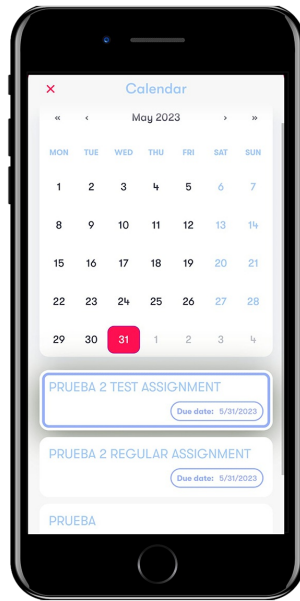

## Calendar

What is the Calendar?

In the **Calendar**, tasks assigned by the teacher are automatically scheduled and highlighted.

Where can I find the Calendar?

1. When you click on **Calendar**, the dates of assigned tasks are highlighted in red.

2. Click on each date to will open up all the information about tasks assigned.

Your browser does not support HTML5 video.

Click to Play the video.

---