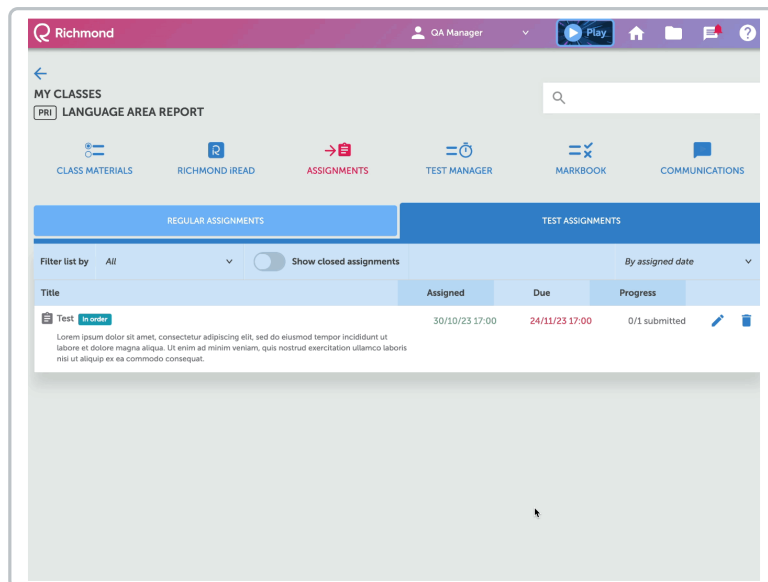

Test assignments

[Leer artículo en español](#)

Test Assignments

In this category, tasks that are assessments are grouped. These tasks allow for measuring the level of understanding and knowledge of the students.

With the **Show Closed Assignments** option, it is possible to edit and reopen a task or assessment for students to access by clicking on the circular arrow icon.

To Edit or Delete Assignments or Assessments, click on the pencil icon or trash can icon, respectively.