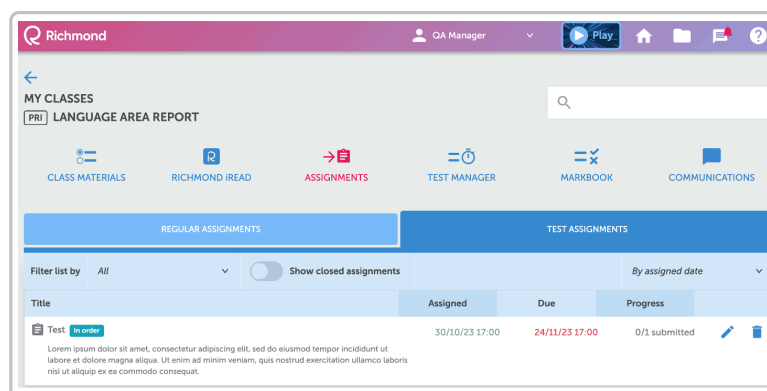

With the **Show Closed Assignments** option, it is possible to edit and reopen a task or assessment for students to access by clicking on the circular arrow icon.