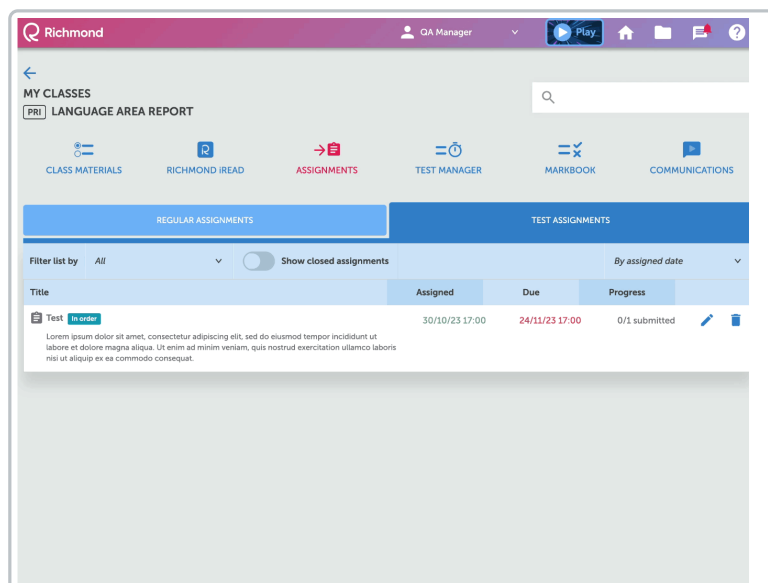

Test assignments

[Leer artículo en español](#)

Test Assignments

In this category, tasks that are assessments are grouped. These tasks allow for measuring the level of understanding and knowledge of the students.

With the **Show Closed Assignments** option, it is possible to edit and reopen a task or assessment for students to access by clicking on the circular arrow icon.

To Edit or Delete Assignments or Assessments, click on the pencil icon or trash can icon, respectively.