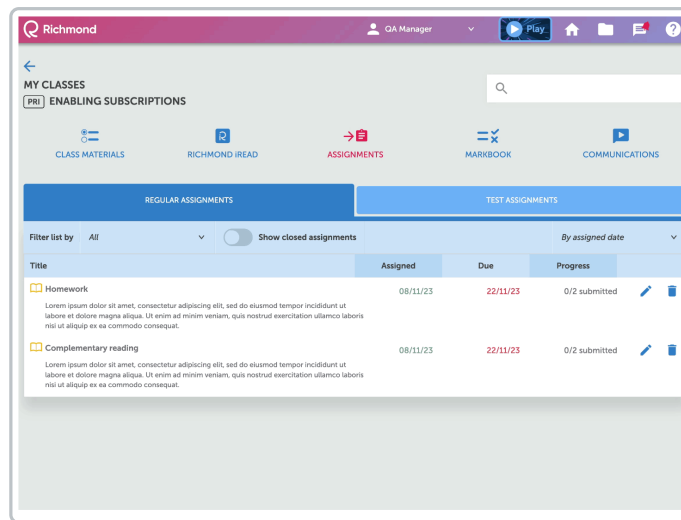

If you have any additional questions, please refer to the Frequently Asked Questions section: [Click on here](#)

Test assignments

[Leer artículo en español](#)

Test Assignments

In this category, tasks that are assessments are grouped. These tasks allow for measuring the level of understanding and knowledge of the students.